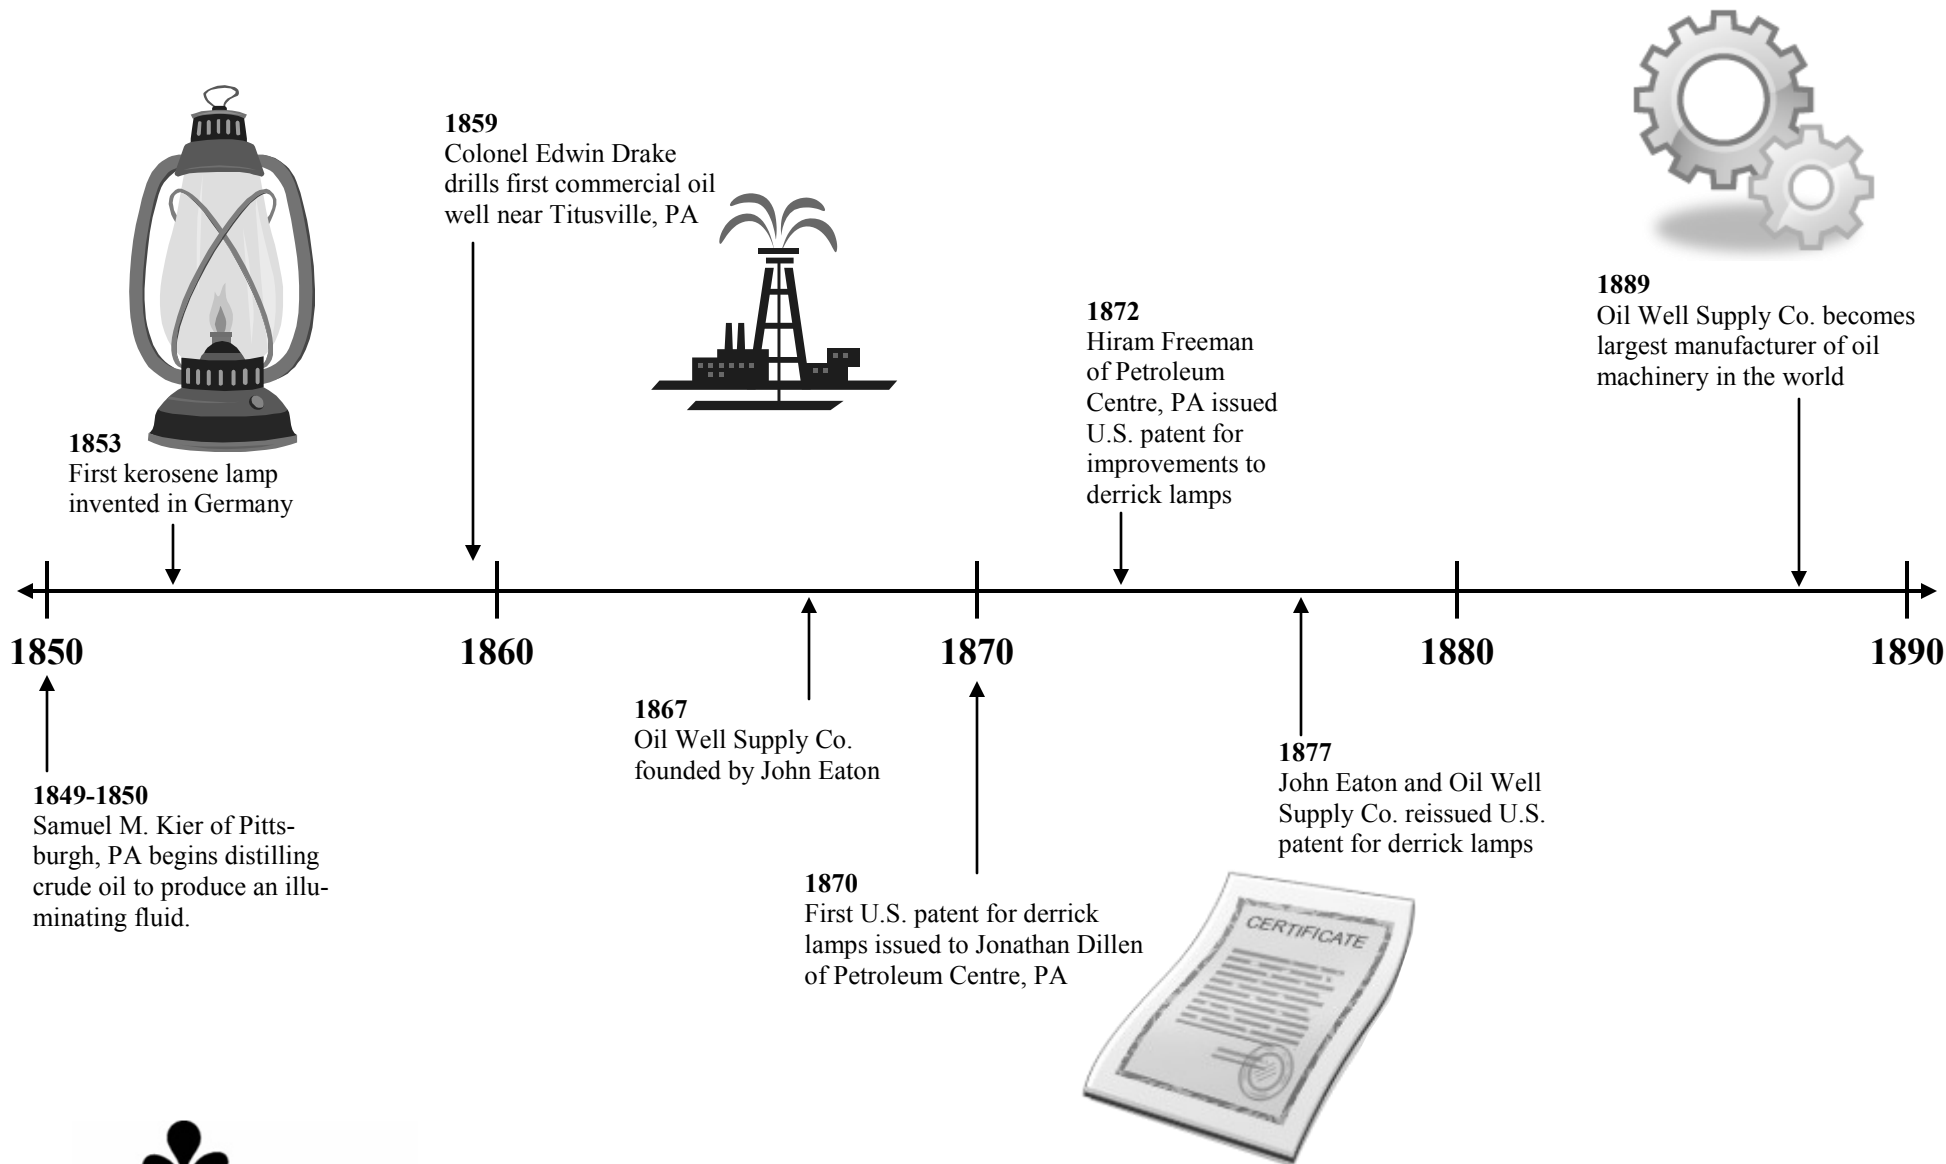

Timeline of Yellow Dog Lantern History 1850 - 1890

Learn more at www.oil150.com